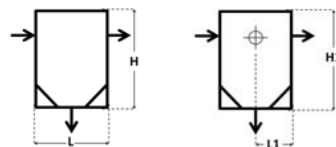

## 8. Filters

## 8. Filters

Product name	Description	L x H (mm)	$\Delta$ P. Bar max	T min/max °C	Material	Dn	Art.no. ITS	Picture
ITS 1633 FL	Airpel Singlefilter 0,6mm Flange PN10/16  Different types available, among Airpel filter				GG25	25	327757	
						32	327758	
						40	327759	
						50	327760	
						65	327761	
						80	327762	
ITS 1633	Airpel Singlefilter 0,6mm BSP bi.dr.  Different types available, among Airpel filter				GG25	1"	327771	
						1 1/4"	327772	
						1 1/2"	327773	
						2"	327774	
ITS 1190 ST *	Basket strainer	50 x 150	-	-	Steel	50	335000	
		200 x 100,5	-	-		65	335001	
		225 x 200	-	-		80	335002	
		275 x 237,5	-	-		100	335003	
		340 x 300	-	-		125	335004	
		400 x 362,5	-	-		150	335005	
ITS 1190 Stainless Steel	Basket strainer	50 x 150	-	-	Stainless Steel	50	335010	
		200 x 100,5	-	-		65	335011	
		225 x 200	-	-		80	335012	
		275 x 237,5	-	-		100	335013	
		340 x 300	-	-		125	335014	
		400 x 362,5	-	-		150	335015	
ITS Type 3	Hollex Filter Type 3 t.b.v. Cooling Water  Body: nickel plated bronze Filter: stainless steel 316	150 x 143	-	-	Bronze	3/4"	328571	
		150 x 143	-	-		1"	328572	
		180 x 175	-	-		1 1/4"	328573	
		180 x 175	-	-		1 1/2"	328574	
		214 x 210	-	-		2"	328575	

## 8. Filters

Product name	Description	L1 x H1 (mm)	Δ P. Bar max	T min/max °C	Material	Dn	Art.no. ITS	Picture
ITS / IN603	Fluid Box angle / stainless steel filter 5 mm perforated  Body, bonnet: cast iron Cover sealing: NBR Basket strainer: stainless steel Eyebolt: steel Drain plug: brass	-			GG25	25	327027	
		-				32	327028	
		125 x 231	10	-		40	327029	
		135 x 250	10	-		50	327030	
		150 x 271	10	-		65	327031	
		175 x 319	10	-		80	327032	
		195 x 342	10	-		100	327033	
		220 x 407	10	-		125	327034	
		270 x 466	10	-		150	327035	
		300 x 550	10	-		200	327036	
		390 x 647	10	-		250	327037	
		450 x 799	10	-		300	327038	
		-	-	-		350	327039	
-	-	-		400	327040			