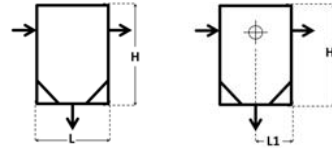

8. Filters

Up date 10 aug

Product name	Description	L x H (mm)	ΔP. Bar max	T min/max °C	Material	Dn	Art.no. ITS	Picture
ITS 1187N Bronze *	Bronze Mud Box include basket CuNiFe Flanges PN10/16 Identical but only in Type PN10	-	-	-	Bronze	20	366425	 Picture from GY type
		-	-	-		25	366426	
		-	-	-		32	366427	
		200 x 208	16	-		40	366428	
		230 x 220	16	-		50	366429	
		290 x 260	16	-		65	366430	
		310 x 299	16	-		80	366431	
		350 x 343	16	-		100	366432	
		400 x 406	16	-		125	366433	
		480 x 462	16	-		150	366434	
		600 x 580	10	-		200	366435	
		600 x 605	10	-		250	366436	
ITS 1028 Econ	Temporary Filter Stainless Steel	64 x 30	3	≤200°C	Stainless Steel	25	366280	
		73 x 45	3	≤200°C		32	366281	
		83 x 65	3	≤200°C		40	366282	
		102 x 85	3	≤200°C		50	366283	
		121 x 120	2	≤200°C		65	366284	
		133 x 155	2	≤200°C		80	366285	
		162 x 200	1	≤200°C		100	366286	
		192 x 255	1	≤200°C		125	366287	
		218 x 315	1	≤200°C		150	366288	
		272 x 420	0,5	≤200°C		200	366289	
		328 x 530	0,5	≤200°C		250	366290	
		382 x 640	0,5	≤200°C		300	366291