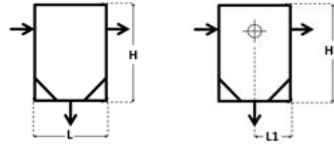

## 8. Filters

## 8. Filters

Product name	Description	L x H (mm)	$\Delta$ P. Bar max	T min/max °C	Material	Dn	Art.no. ITS	Picture
ITS 1633 FL	Airpel Singlefilter 0,6mm Flange PN10/16  Different types available, among Airpel filter				GG25	25	327757	
						32	327758	
						40	327759	
						50	327760	
						65	327761	
						80	327762	
ITS 1633	Airpel Singlefilter 0,6mm BSP bi.dr.  Different types available, among Airpel filter				GG25	1"	327771	
						1 1/4"	327772	
						1 1/2"	327773	
						2"	327774	
ITS 1190 ST *	Basket strainer	50 x 150	-	-	Steel	50	335000	
		200 x 100,5	-	-		65	335001	
		225 x 200	-	-		80	335002	
		275 x 237,5	-	-		100	335003	
		340 x 300	-	-		125	335004	
		400 x 362,5	-	-		150	335005	
ITS 1190 Stainless Steel	Basket strainer	50 x 150	-	-	Stainless Steel	50	335010	
		200 x 100,5	-	-		65	335011	
		225 x 200	-	-		80	335012	
		275 x 237,5	-	-		100	335013	
		340 x 300	-	-		125	335014	
		400 x 362,5	-	-		150	335015	
ITS Type 3	Hollex Filter Type 3 t.b.v. Cooling Water  Body: nickel plated bronze Filter: stainless steel 316	150 x 143	-	-	Bronze	3/4"	328571	
		150 x 143	-	-		1"	328572	
		180 x 175	-	-		1 1/4"	328573	
		180 x 175	-	-		1 1/2"	328574	
		214 x 210	-	-		2"	328575	

## 8. Filters

Product name	Description	L1 x H1 (mm)	Δ P. Bar max	T min/max °C	Material	Dn	Art.no. ITS	Picture
ITS / IN603	Fluid Box angle / stainless steel filter 5 mm perforated  Body, bonnet: cast iron Cover sealing: NBR Basket strainer: stainless steel Eyebolt: steel Drain plug: brass	-			GG25	25	327027	
		-				32	327028	
		125 x 231	10	-		40	327029	
		135 x 250	10	-		50	327030	
		150 x 271	10	-		65	327031	
		175 x 319	10	-		80	327032	
		195 x 342	10	-		100	327033	
		220 x 407	10	-		125	327034	
		270 x 466	10	-		150	327035	
		300 x 550	10	-		200	327036	
		390 x 647	10	-		250	327037	
		450 x 799	10	-		300	327038	
		-	-	-		350	327039	
-	-	-		400	327040			