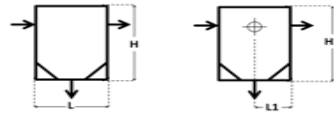

## 8. Filters

Product name	Description	L x H (mm)	$\Delta$ P. Bar max	T min/max °C	Material	Dn	Art.no. ITS	Picture
ITS 1633 FL	Airpel Singlefilter 0,6mm Flange PN10/16  Different types available, among Airpel filter				GG25	25	327757	
						32	327758	
						40	327759	
						50	327760	
						65	327761	
						80	327762	
ITS 1633	Airpel Singlefilter 0,6mm BSP bi.dr.  Different types available, among Airpel filter				GG25	1"	327771	
						1 1/4"	327772	
						1 1/2"	327773	
						2"	327774	
ITS 1190 ST *	Basket strainer	50 x 150	-	-	Steel	50	335000	
		200 x 100,5	-	-		65	335001	
		225 x 200	-	-		80	335002	
		275 x 237,5	-	-		100	335003	
		340 x 300	-	-		125	335004	
		400 x 362,5	-	-		150	335005	
ITS 1190 Stainless Steel	Basket strainer	50 x 150	-	-	Stainless Steel	50	335010	
		200 x 100,5	-	-		65	335011	
		225 x 200	-	-		80	335012	
		275 x 237,5	-	-		100	335013	
		340 x 300	-	-		125	335014	
		400 x 362,5	-	-		150	335015	
ITS Type 3	Hollex Filter Type 3 t.b.v. Cooling Water  Body: nickel plated bronze Filter: stainless steel 316	150 x 143	-	-	Bronze	3/4"	328571	
		150 x 143	-	-		1"	328572	
		180 x 175	-	-		1 1/4"	328573	
		180 x 175	-	-		1 1/2"	328574	
		214 x 210	-	-		2"	328575	

## 8. Filters

Product name	Description	L1 x H1 (mm)	Δ P. Bar max	T min/max °C	Material	Dn	Art.no. ITS	Picture
ITS / IN603	Fluid Box angle / stainless steel filter 5 mm perforated  Body, bonnet: cast iron Cover sealing: NBR Basket strainer: stainless steel Eyebolt: steel Drain plug: brass	-			GG25	25	327027	
		-				32	327028	
		125 x 231	10	-		40	327029	
		135 x 250	10	-		50	327030	
		150 x 271	10	-		65	327031	
		175 x 319	10	-		80	327032	
		195 x 342	10	-		100	327033	
		220 x 407	10	-		125	327034	
		270 x 466	10	-		150	327035	
		300 x 550	10	-		200	327036	
		390 x 647	10	-		250	327037	
		450 x 799	10	-		300	327038	
		-	-	-		350	327039	
-	-	-		400	327040			